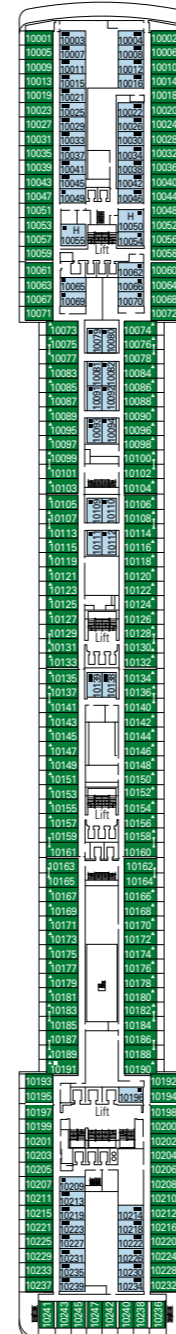

MSC Poesia

Use the deck plans to select your ideal cabin. Choose the deck you wish then use the colours to identify the category of accommodation you desire

1275 CABINS | 3223 GUESTS

Data and descriptions are subject to change and will be verified at the time of booking.

All cabins have one double bed convertible to two single beds except in cabins for guests with disabilities or reduced mobility (H), this does not apply to cabins 15025
3rd bed available in all categories.
4th bed available in all categories (except Suite Aurea).

LEGEND

- ▲ Sofa bed
- ◆ Double sofa bed
- 3rd bed is a bunk bed
- 3rd and 4th bed are bunks
- ↔ Connecting Cabins
- H Cabin for guests with disabilities or reduced mobility

DECK 15
ALFIERI

DECK 14
PASCOLI

DECK 12
LEOPARDI

DECK 11
D'ANNUNZIO

DECK 10
CARDUCCI

DECK 9
UNGARETTI

DECK 8
TASSO

DECK 5
PETRARCA