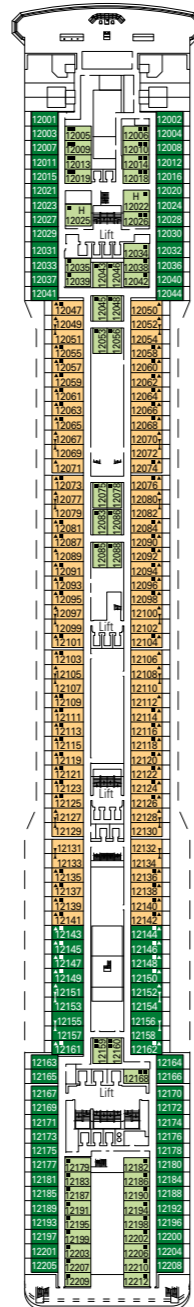

MSC Poesia

Use the deck plans to select your ideal cabin. Choose the deck you wish then use the colours to identify the category of accommodation you desire

1275 CABINS | 3223 GUESTS

Data and descriptions are subject to change and will be verified at the time of booking.

All cabins have one double bed convertible to two single beds except in cabins for guests with disabilities or reduced mobility (H), this does not apply to cabins 15025
3rd bed available in all categories.
4th bed available in all categories (except Suite Aurea).

LEGEND

- ▲ Sofa bed
- ◆ Double sofa bed
- 3rd bed is a bunk bed
- 3rd and 4th bed are bunks
- ↔ Connecting Cabins
- H Cabin for guests with disabilities or reduced mobility

DECK 15
ALFIERI

DECK 14
PASCOLI

DECK 12
LEOPARDI

DECK 11
D'ANNUNZIO

DECK 10
CARDUCCI

DECK 9
UNGARETTI

DECK 8
TASSO

DECK 5
PETRARCA