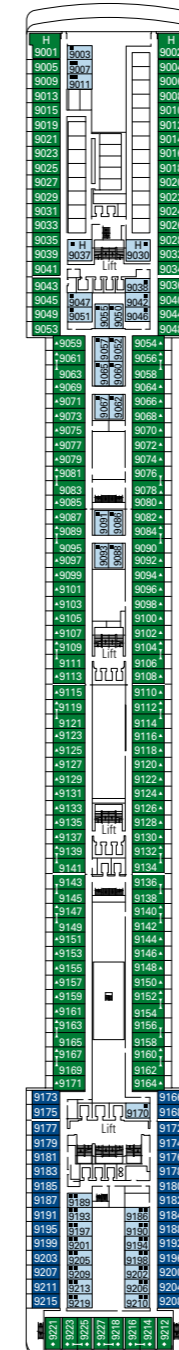

MSC Poesia

Use the deck plans to select your ideal cabin. Choose the deck you wish then use the colours to identify the category of accommodation you desire

1275 CABINS | 3223 GUESTS

Data and descriptions are subject to change and will be verified at the time of booking.

All cabins have one double bed convertible to two single beds except in cabins for guests with disabilities or reduced mobility (H), this does not apply to cabins 15025
3rd bed available in all categories.
4th bed available in all categories (except Suite Aurea).

LEGEND

- ▲ Sofa bed
- ◆ Double sofa bed
- 3rd bed is a bunk bed
- 3rd and 4th bed are bunks
- ↔ Connecting Cabins
- H Cabin for guests with disabilities or reduced mobility

DECK 15
ALFIERI

DECK 14
PASCOLI

DECK 12
LEOPARDI

DECK 11
D'ANNUNZIO

DECK 10
CARDUCCI

DECK 9
UNGARETTI

DECK 8
TASSO

DECK 5
PETRARCA