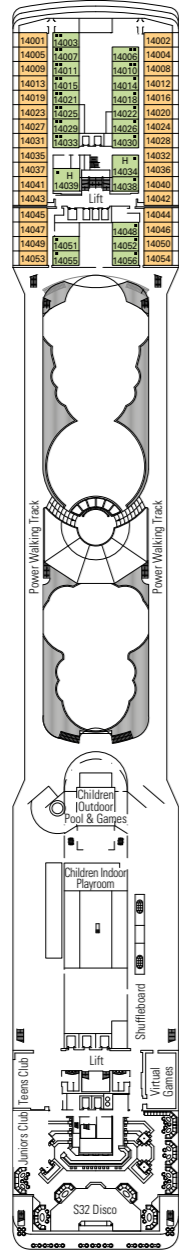

MSC Poesia

Use the deck plans to select your ideal cabin. Choose the deck you wish then use the colours to identify the category of accommodation you desire

1275 CABINS | 3223 GUESTS

Data and descriptions are subject to change and will be verified at the time of booking.

CABIN CATEGORIES AND EXPERIENCES

■ BELLA · Interior	■ FANTASTICA · Interior	■ AUREA · Balcony
■ BELLA · Outside with Partial View	■ FANTASTICA · Ocean View	■ AUREA · Suite
■ BELLA · Balcony	■ FANTASTICA · Balcony	

All cabins have one double bed convertible to two single beds except in cabins for guests with disabilities or reduced mobility (H), this does not apply to cabins 15025
3rd bed available in all categories.
4th bed available in all categories (except Suite Aurea).

LEGEND

- ▲ Sofa bed
- ◆ Double sofa bed
- 3rd bed is a bunk bed
- 3rd and 4th bed are bunks
- ↔ Connecting Cabins
- H Cabin for guests with disabilities or reduced mobility

DECK 15
ALFIERI

DECK 14
PASCOLI