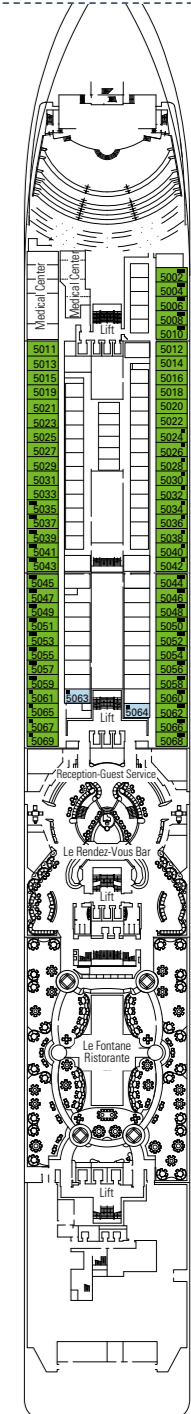

MSC Poesia

Use the deck plans to select your ideal cabin. Choose the deck you wish then use the colours to identify the category of accommodation you desire

1275 CABINS | 3223 GUESTS

Data and descriptions are subject to change and will be verified at the time of booking.

All cabins have one double bed convertible to two single beds except in cabins for guests with disabilities or reduced mobility (H), this does not apply to cabins 15025
3rd bed available in all categories.
4th bed available in all categories (except Suite Aurea).

LEGEND

- ▲ Sofa bed
- ◆ Double sofa bed
- 3rd bed is a bunk bed
- 3rd and 4th bed are bunks
- ↔ Connecting Cabins
- H Cabin for guests with disabilities or reduced mobility

DECK 15
ALFIERI

DECK 14
PASCOLI

DECK 12
LEOPARDI

DECK 11
D'ANNUNZIO

DECK 10
CARDUCCI

DECK 9
UNGARETTI

DECK 8
TASSO

DECK 5
PETRARCA