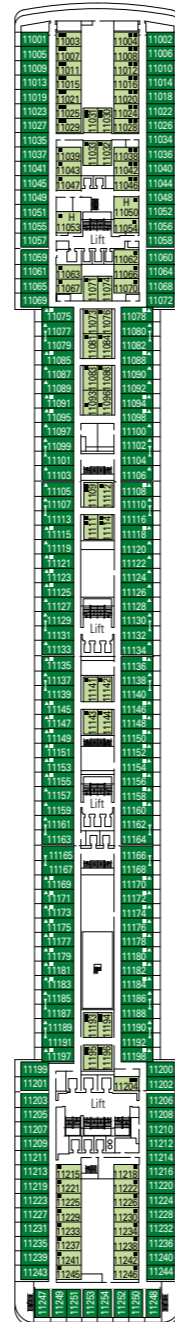

MSC Poesia

Use the deck plans to select your ideal cabin. Choose the deck you wish then use the colours to identify the category of accommodation you desire

1275 CABINS | 3223 GUESTS

Data and descriptions are subject to change and will be verified at the time of booking.

All cabins have one double bed convertible to two single beds except in cabins for guests with disabilities or reduced mobility (H), this does not apply to cabins 15025
3rd bed available in all categories.
4th bed available in all categories (except Suite Aurea).

LEGEND

- ▲ Sofa bed
- ◆ Double sofa bed
- 3rd bed is a bunk bed
- 3rd and 4th bed are bunks
- ↔ Connecting Cabins
- H Cabin for guests with disabilities or reduced mobility

DECK 15
ALFIERI

DECK 14
PASCOLI

DECK 12
LEOPARDI

DECK 11
D'ANNUNZIO

DECK 10
CARDUCCI

DECK 9
UNGARETTI

DECK 8
TASSO

DECK 5
PETRARCA