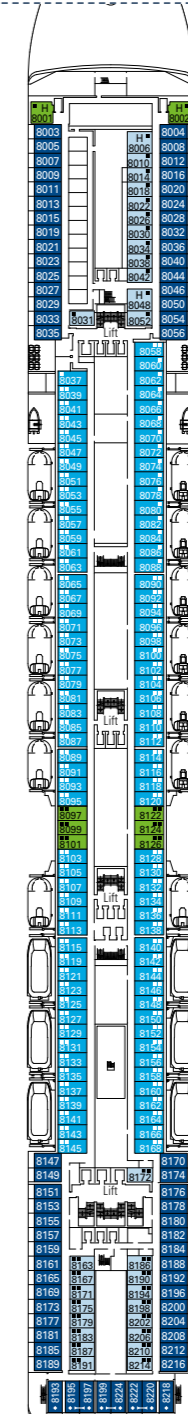

MSC Poesia

Use the deck plans to select your ideal cabin. Choose the deck you wish then use the colours to identify the category of accommodation you desire

1275 CABINS | 3223 GUESTS

Data and descriptions are subject to change and will be verified at the time of booking.

All cabins have one double bed convertible to two single beds except in cabins for guests with disabilities or reduced mobility (H), this does not apply to cabins 15025
3rd bed available in all categories.
4th bed available in all categories (except Suite Aurea).

LEGEND

- ▲ Sofa bed
- ◆ Double sofa bed
- 3rd bed is a bunk bed
- 3rd and 4th bed are bunks
- ↔ Connecting Cabins
- H Cabin for guests with disabilities or reduced mobility

DECK 15
ALFIERI

DECK 14
PASCOLI

DECK 12
LEOPARDI

DECK 11
D'ANNUNZIO

DECK 10
CARDUCCI

DECK 9
UNGARETTI

DECK 8
TASSO

DECK 5
PETRARCA