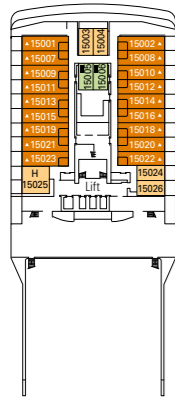

MSC Poesia

Use the deck plans to select your ideal cabin. Choose the deck you wish then use the colours to identify the category of accommodation you desire

1275 CABINS | 3223 GUESTS

Data and descriptions are subject to change and will be verified at the time of booking.

CABIN CATEGORIES AND EXPERIENCES

■ BELLA · Interior	■ FANTASTICA · Interior	■ AUREA · Balcony
■ BELLA · Outside with Partial View	■ FANTASTICA · Ocean View	■ AUREA · Suite
■ BELLA · Balcony	■ FANTASTICA · Balcony	

LEGEND

- ▲ Sofa bed
- ◆ Double sofa bed
- 3rd bed is a bunk bed
- 3rd and 4th bed are bunks
- ↔ Connecting Cabins
- H Cabin for guests with disabilities or reduced mobility

DECK 15
ALFIERI

DECK 14
PASCOLI